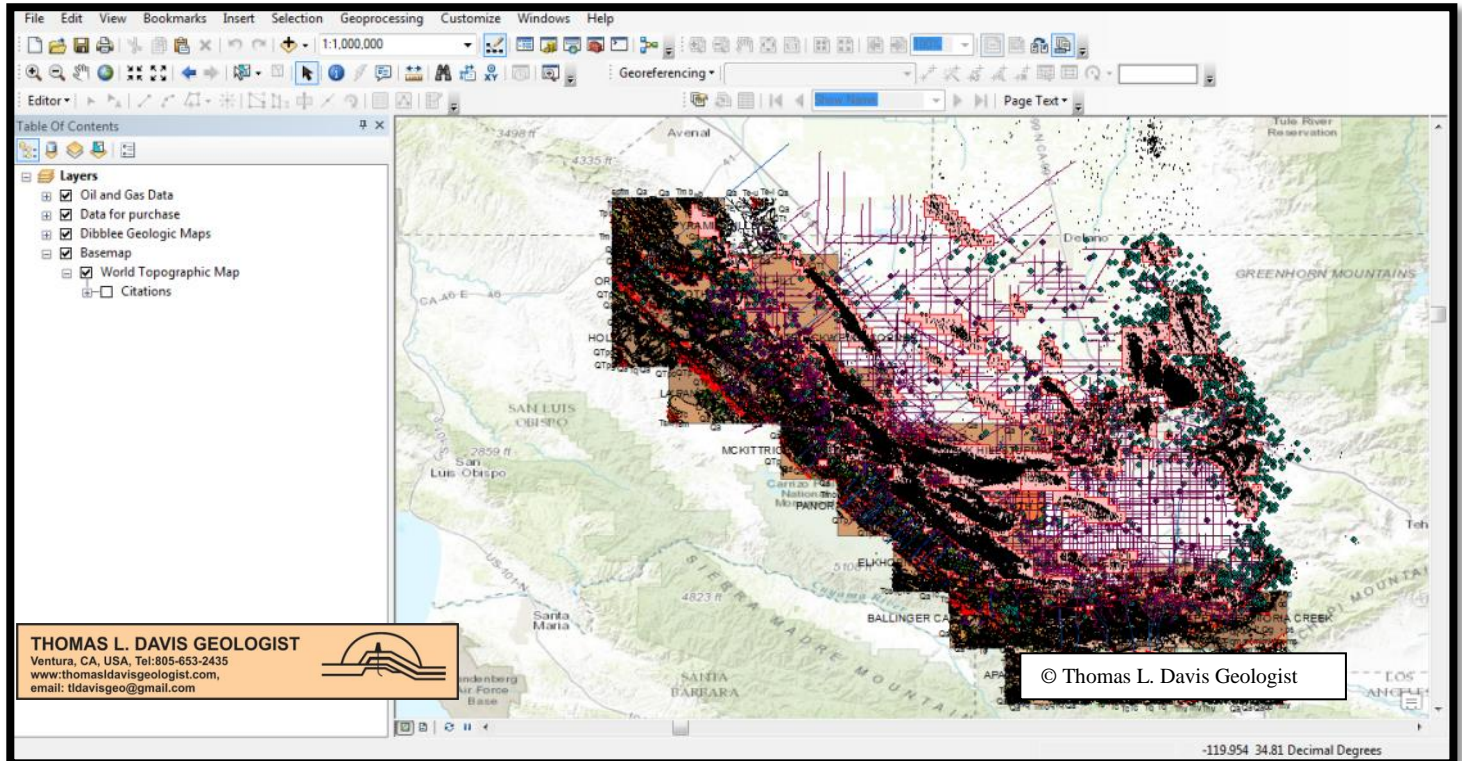

Kern County, California GIS Oil & Gas Geodatabase:

A geospatial data collection that assists rapid and comprehensive evaluations of the oil and gas potential of Kern County: The geodatabase contains substantial amounts of data from proprietary and public sources of geologic mapping, wells, oil & gas fields, and seismic surveys, and incorporates these data into a single geospatial database that provides rapid viewing, evaluation, and analysis.

For more information on this data package, additional Kern County & CA oil & gas data for purchase, and custom oil basin field trips contact Thomas L. Davis at: tldavisgeo@gmail.com. Also visit www.thomasldavisgeologist.com for a large collection of geologic information that can be downloaded for free.